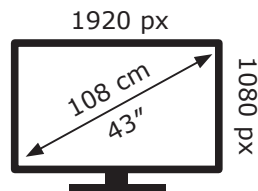

ENERG 

LG Electronics

43LM6300PLA

49 kWh/1000h

2019/2013